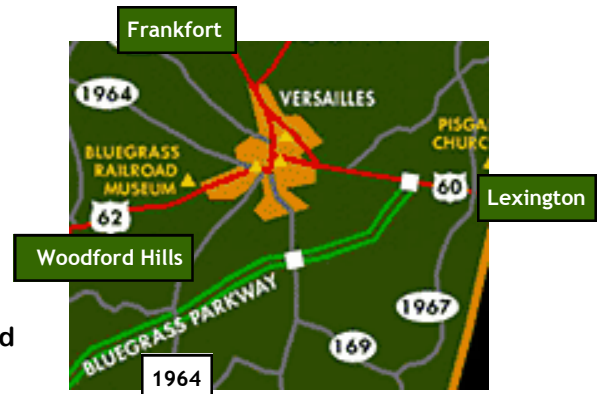

Roger Reeves

Memorial Golf Scramble

Sponsored by St. John's Episcopal Church

Monday, May 10, 1:00 p.m.

Woodford Hills Country Club

3495 McCowan's Ferry Road (HWY 1964), Versailles, KY

Roger Reeves, husband, father, grandfather, friend, and local businessman was a champion for children. He was devoted to working with children through *The Reading Club*. The Reading Club's goal is to help children who are reluctant and struggling readers improve literacy skills and become more confident students. The program actively engages third and fourth graders in fun activities, while developing their reading skills. The Reading Club is designed to serve struggling students identified by their teachers and principals.

Where: Woodford Hills Country Club
3495 McCowans Ferry Road
(HWY 1964), Versailles

Time: Registration at 12:00 p.m.
Shot gun start at 1:00 p.m.

Door Prizes!

Dinner following the Scramble • Snacks and soft drinks provided